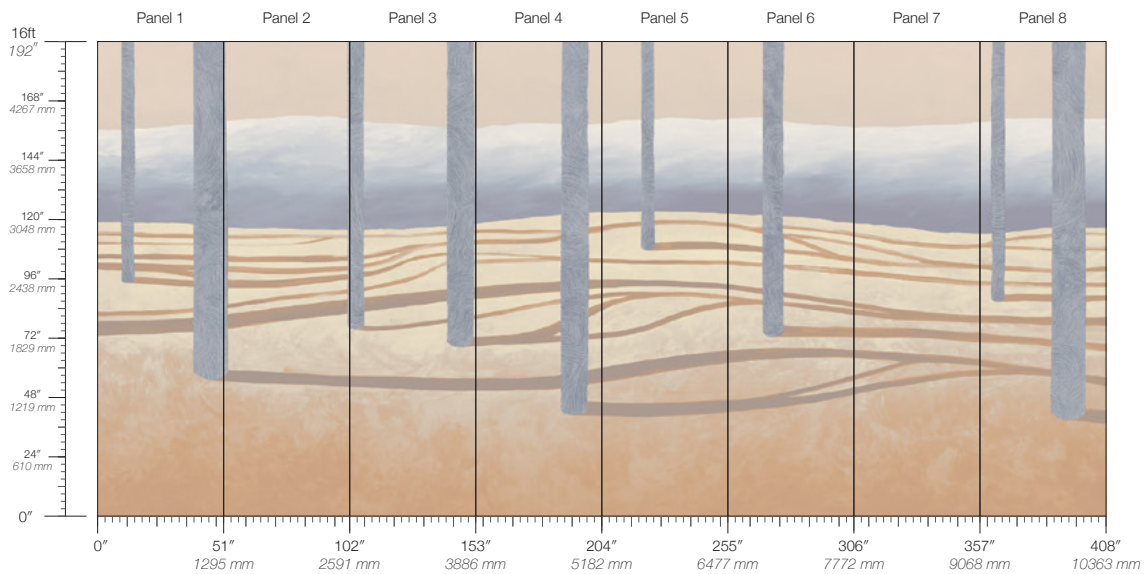

Calico

SYLVAN

Tear Sheet

Sylvan is a choreography of landscape, light, and shadow.

AFTERLIGHT

BOREAL

DAYLIGHT

LAKESIDE

PENUMBRA

SHADOW

SUNDIAL

STONE

Sylvan Sundial

Suitable for residential and commercial projects

COLOR

Sundial

New York, NY 10013 USA

ITEM

5507

MINIMUM

1 panel

LEAD TIME

4 weeks to print

CONTENT

51" / 1295 mm trimmed

FLAMMABILITY

ASTM E84 Adhered Class A

DETAILS

Custom options available

PANEL HEIGHT

132" / 3353 mm standard

192" / 4877 mm extended