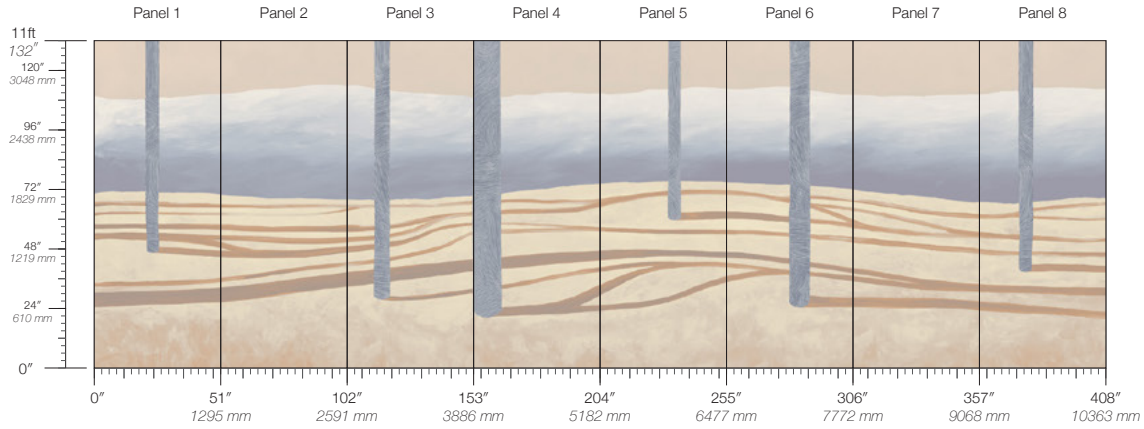

Sylvan Sundial

Suitable for residential and commercial projects

COLOR

Sundial

STOCK

Made to order

REPEAT

Non-repeating

CONTACT

sales@calicowallpaper.com

+1 718 243 1705

57 Lispenard Street

New York, NY 10013 USA

ITEM

5507

MINIMUM

1 panel

LEAD TIME

4 weeks to print

CONTENT

Type II Vinyl

MAINTENANCE

Water-based cleanser

ORIGIN

USA

DISCLAIMER

Panel maps represent mural artwork only. Reference the physical sample for color and texture.

PANEL WIDTH

51" / 1295 mm trimmed

FLAMMABILITY

ASTM E84 Adhered Class A

DETAILS

Custom options available

PANEL HEIGHT

132" / 3353 mm standard

192" / 4877 mm extended

ENVIRONMENTAL

Recycled Content, Phthalate Free

Low VOC, HPD Available

PRICE

Available upon request