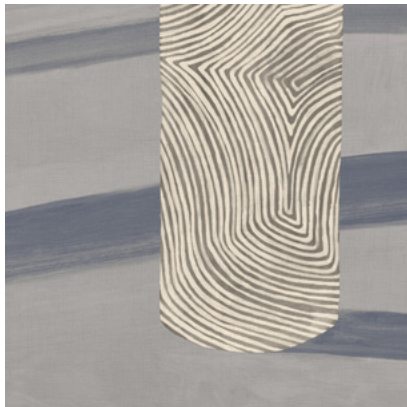

Calico

SYLVAN

Tear Sheet

Sylvan is a choreography of landscape, light, and shadow.

AFTERLIGHT

BOREAL

DAYLIGHT

LAKESIDE

PENUMBRA

SHADOW

SUNDIAL

STONE

Sylvan Sundial

Suitable for residential and commercial projects

COLOR

Sundial